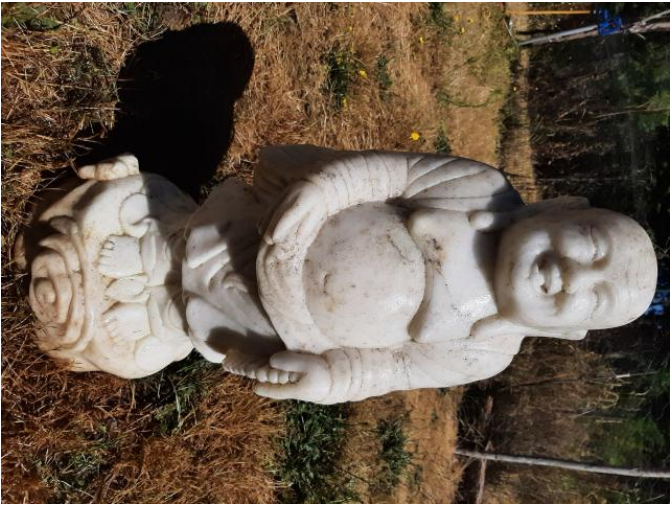

Address:

1648 Township Line Rd, Port Angeles, Port Angeles

Price:

200.00 \$

Beautiful White marble Buddha statue. Hand carved, in excellent condition, old.

Heavy,

23

inch